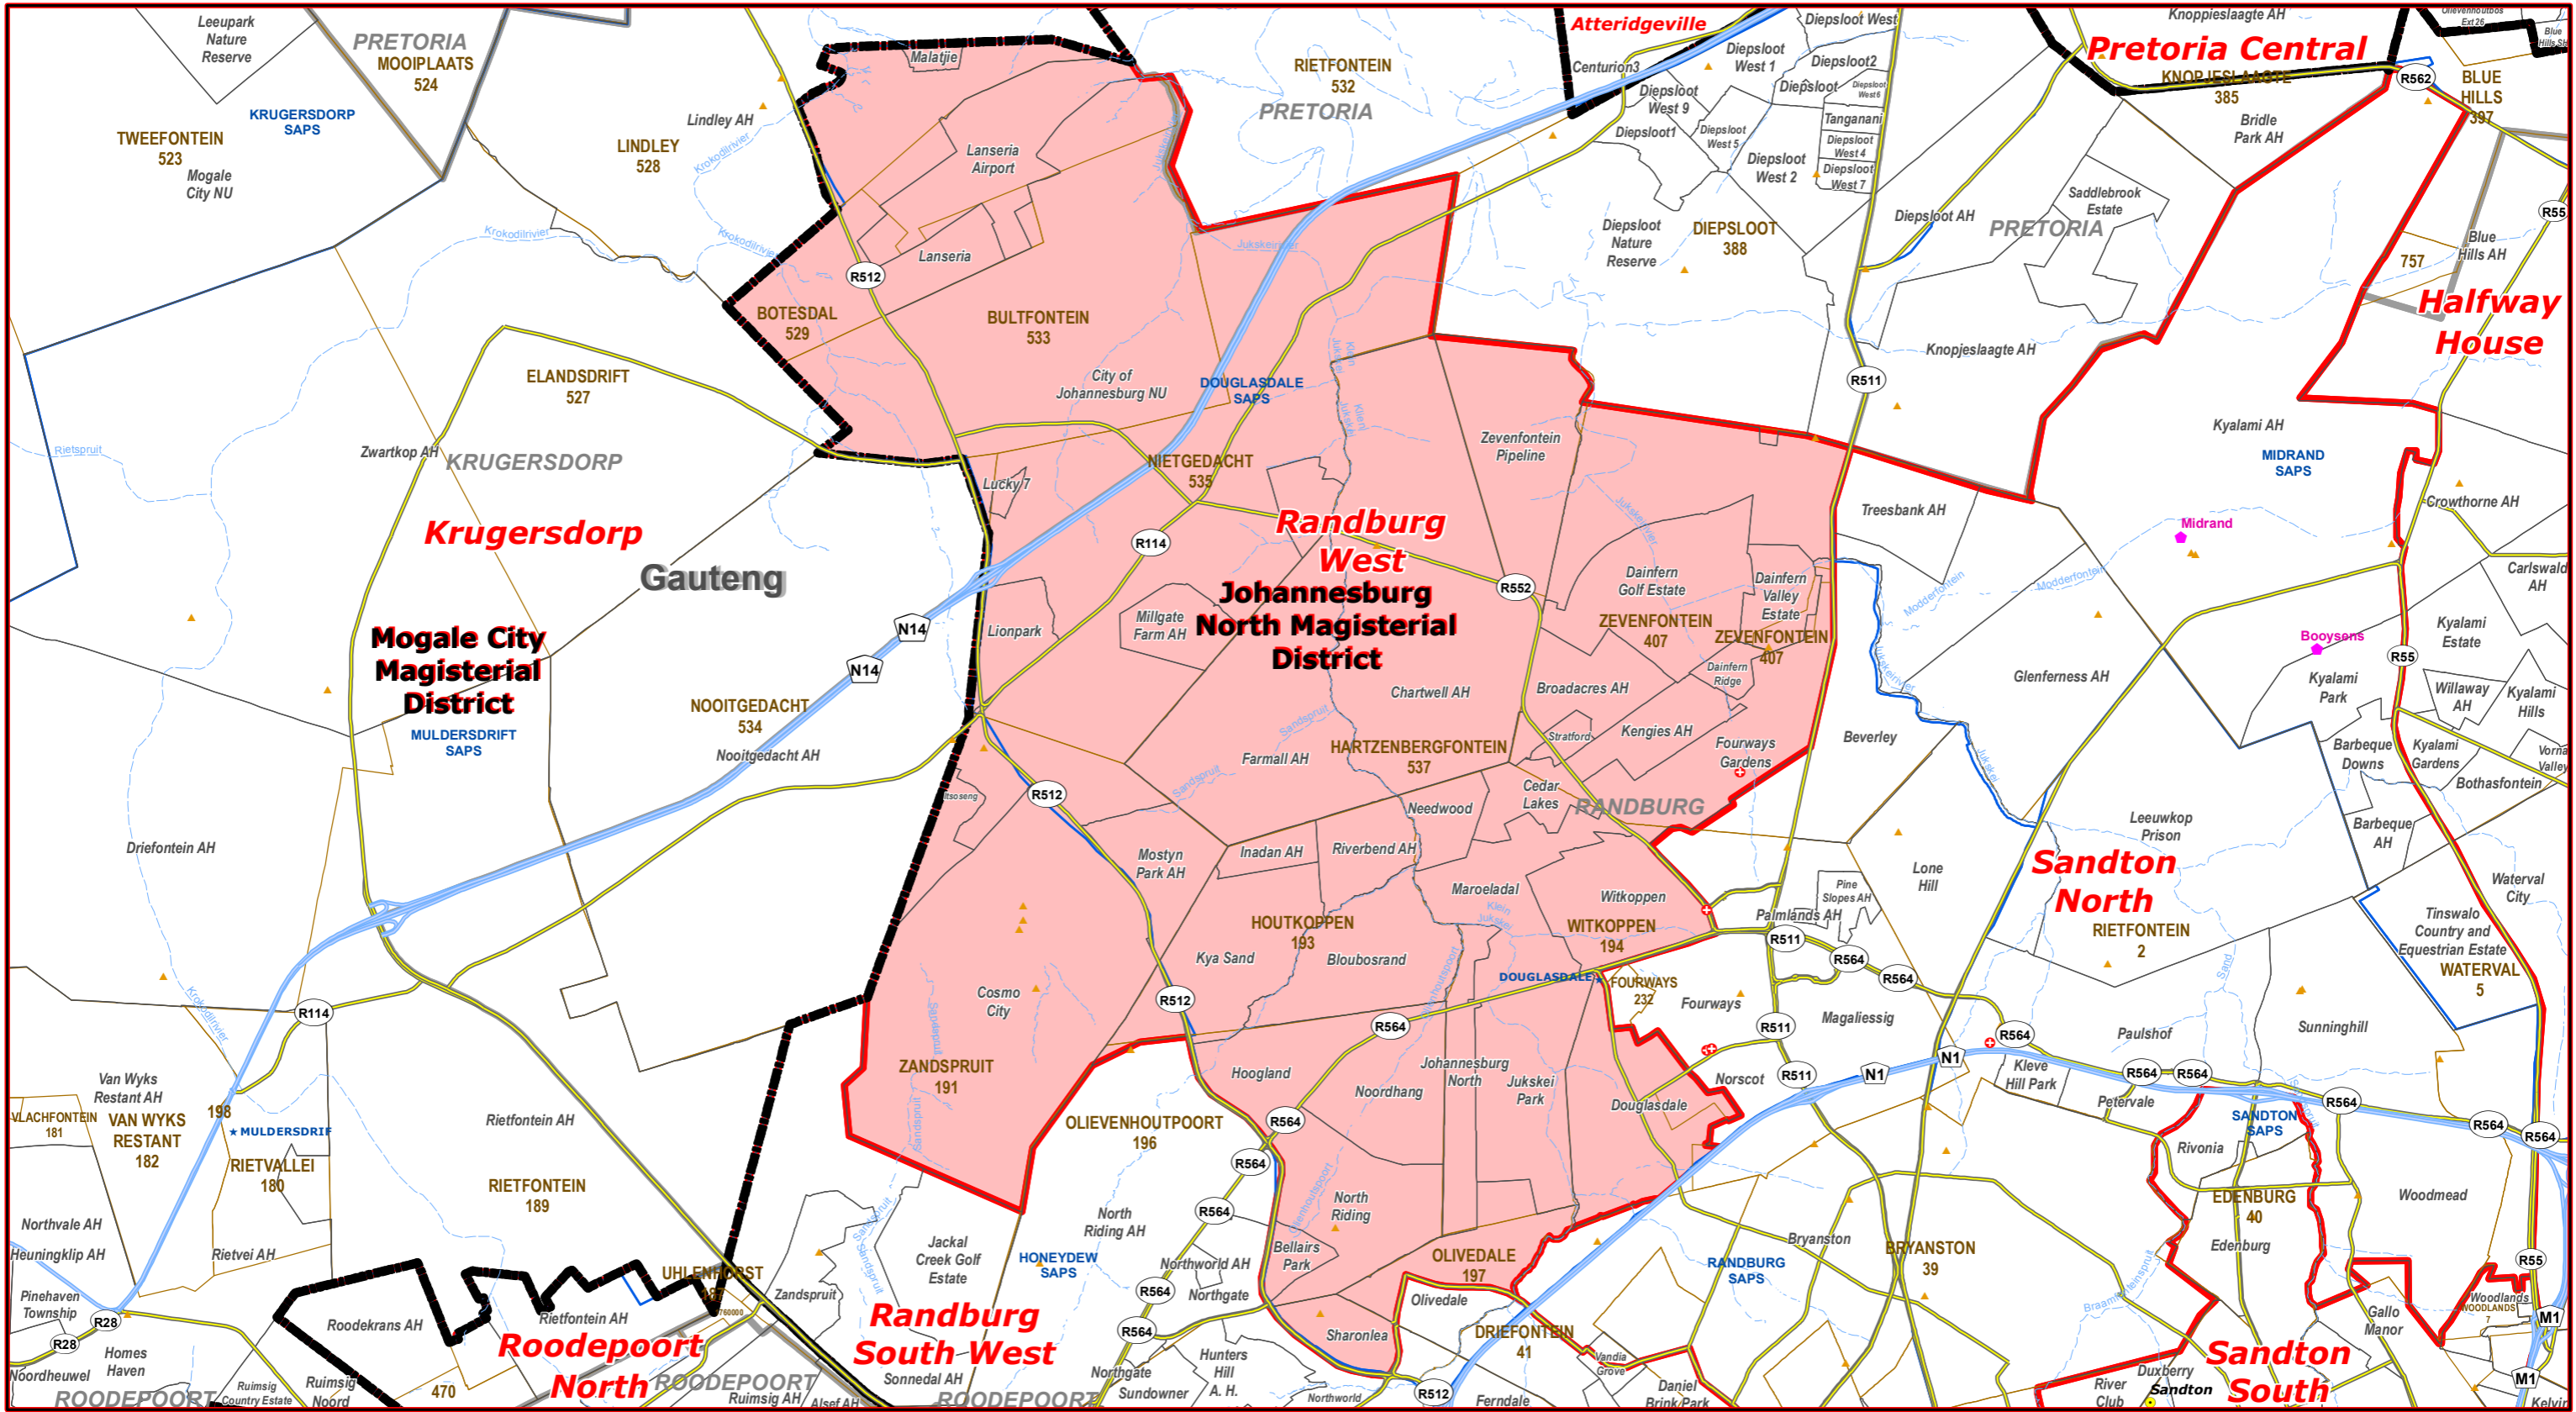

# Randburg West Sheriff Service Area of Johannesburg North Magisterial District

## Legend

- Main Town
- Rivers
- Provinces
- Proposed Magisterial District
- Proposed Seat / Sub District
- Current Magisterial Districts
- Traditional Councils
- Dams
- Main Courts
- National Roads
- Proposed Seat / Sub District
- Current Magisterial Districts
- Traditional Councils
- Dams
- Place of Sitting
- Main Roads
- ★ Police Stations & Facilities
- Railways
- ▲ Schools
- Health Facilities